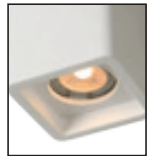

Spot **BENT**
23943/07/31

- 7W/INTEGRATED SHARP LED/ 3000K/630lm/incl.
- H: 8cm/W: 8cm/L: 8cm
- White
- Metal

23943/11/31

- 11W/INTEGRATED SHARP LED/ 3000K/820lm/incl.
- H: 10cm/W: 10cm/L: 10cm
- White
- Metal

23944/05/31

- 1x5W/GU10/AOD LED/ 3000K/320lm/incl.
- Ø: 8cm H: 10cm
- White
- Metal

23944/06/31

- 1x5W/GU10/AOD LED/ 3000K/320lm/incl.
- Ø:10cm H: 10cm
- White
- Metal

Ceiling light **GIPSY**
35100/11/31

- 1xGU10/35W max./excl.
- Ø: 7cm/H: 11,2cm
- White
- Gypsum